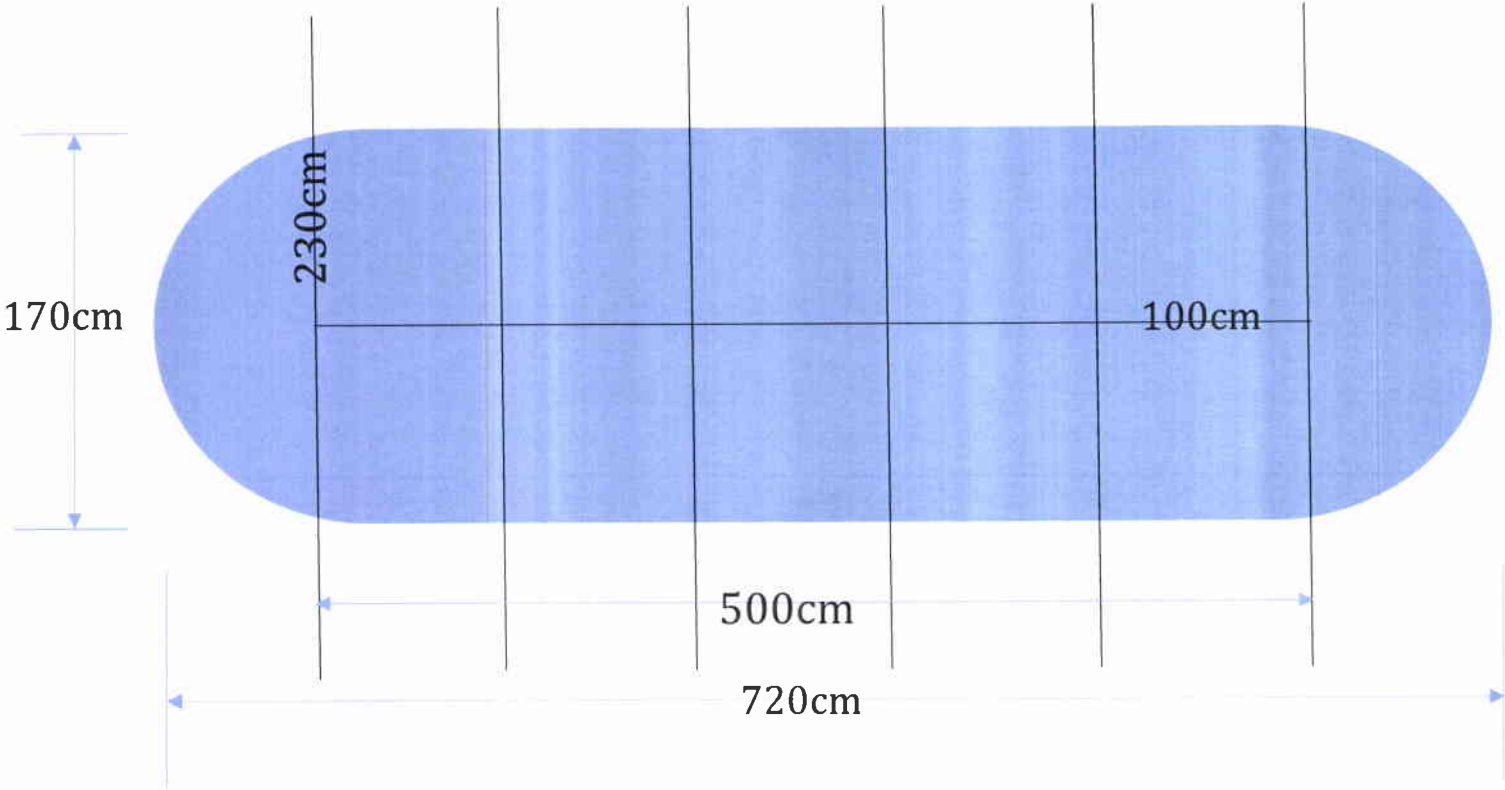

PROPOSED ACRYLIC PARTITIONS OF CITITOWER BOARDROOM (Table dimension: 720cm x 170cm)

Total Length = 1,880cm (62ft); Height of Acrylic Partition = 61cm (2ft)

Not to scale

PROPOSED ACRYLIC PARTITIONS OF JADE BLDG. BOARDROOM (Table dimension: 600cm x 198cm)

Total Length = 2,060cm (68ft); Height of Acrylic Partition = 61cm (2ft)

Not to scale