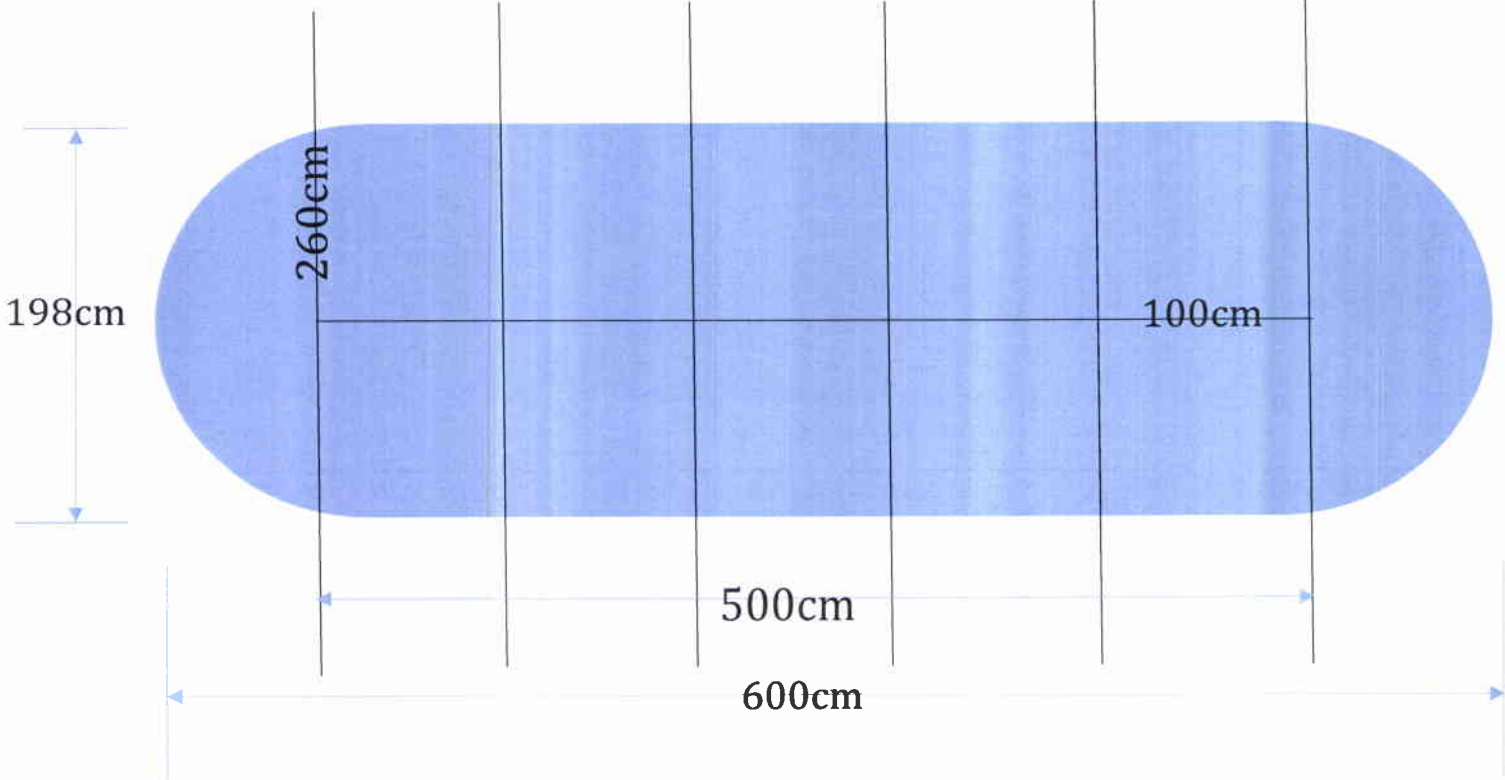

PROPOSED ACRYLIC PARTITIONS OF CITITOWER BOARDROOM (Table dimension: 720cm x 170cm)

Total Length = 1,880cm (62ft); Height of Acrylic Partition = 61cm (2ft)

Not to scale

PROPOSED ACRYLIC PARTITIONS OF JADE BLDG. BOARDROOM (Table dimension: 600cm x 198cm)

Total Length = 2,060cm (68ft); Height of Acrylic Partition = 61cm (2ft)

Not to scale